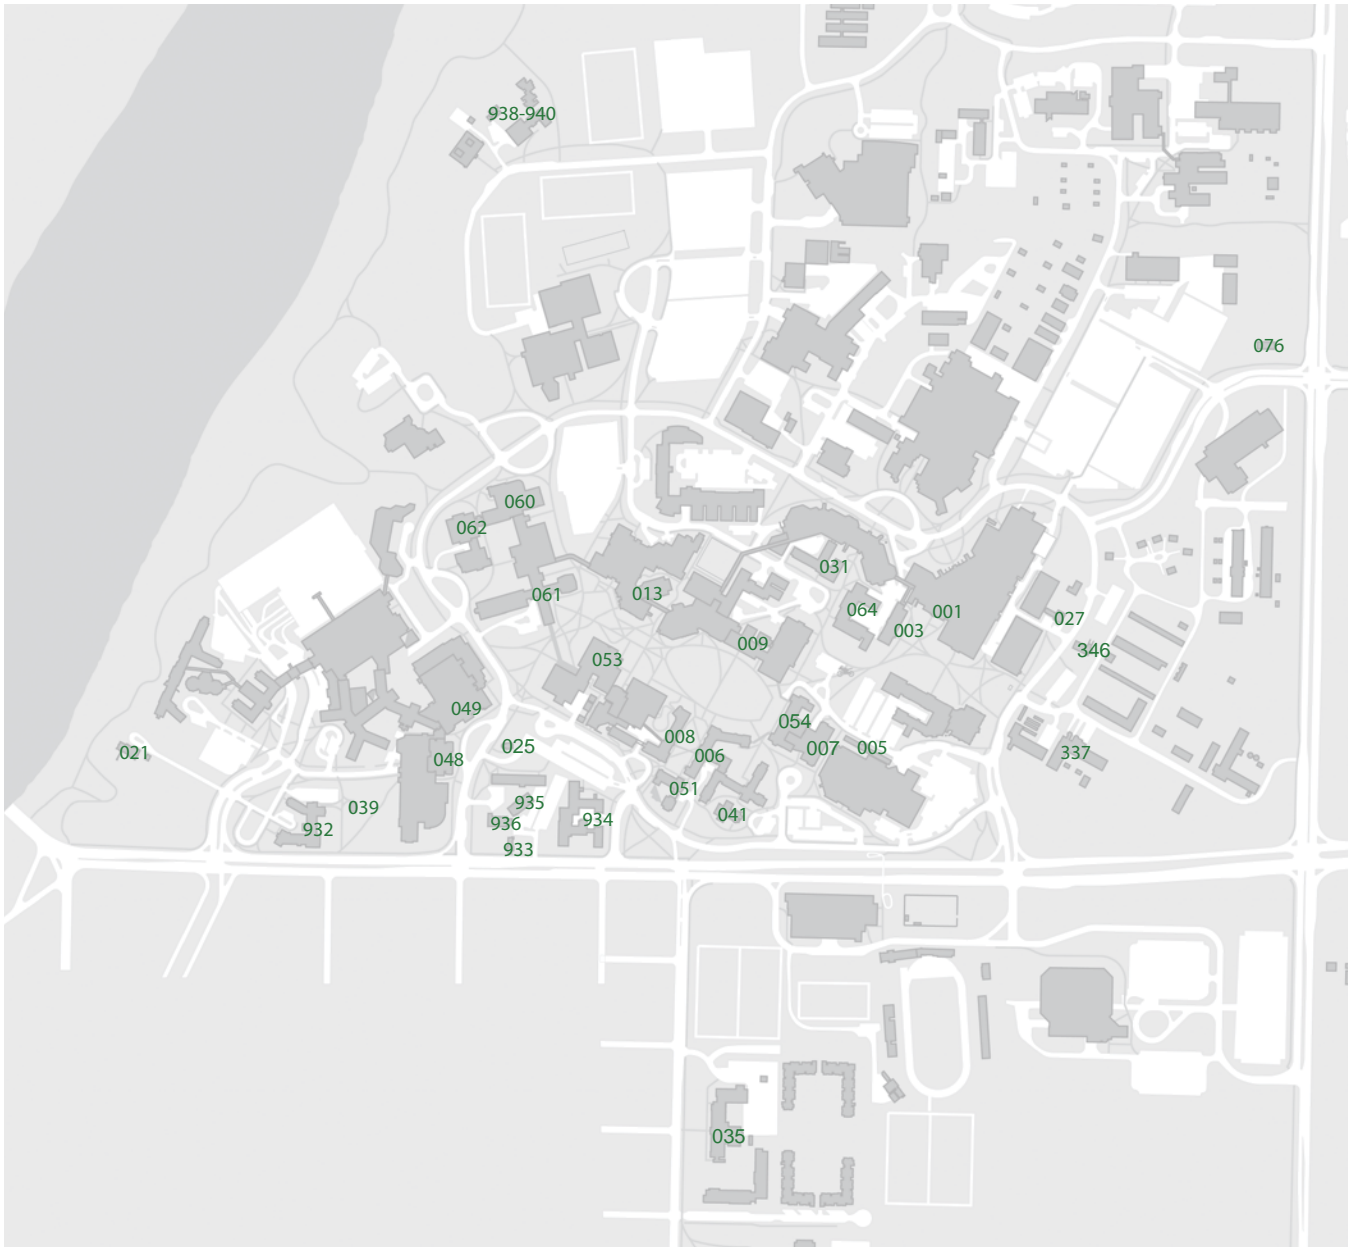

5. Register of Heritage Assets: Maps & Summaries

5.1 Map of Heritage Buildings at the U of S

* Ernest Linder's Studio and 'Gus' Kenderdine's Cabin located at Emma Lake Kenderdine Campus

Heritage Buildings **N** ↑