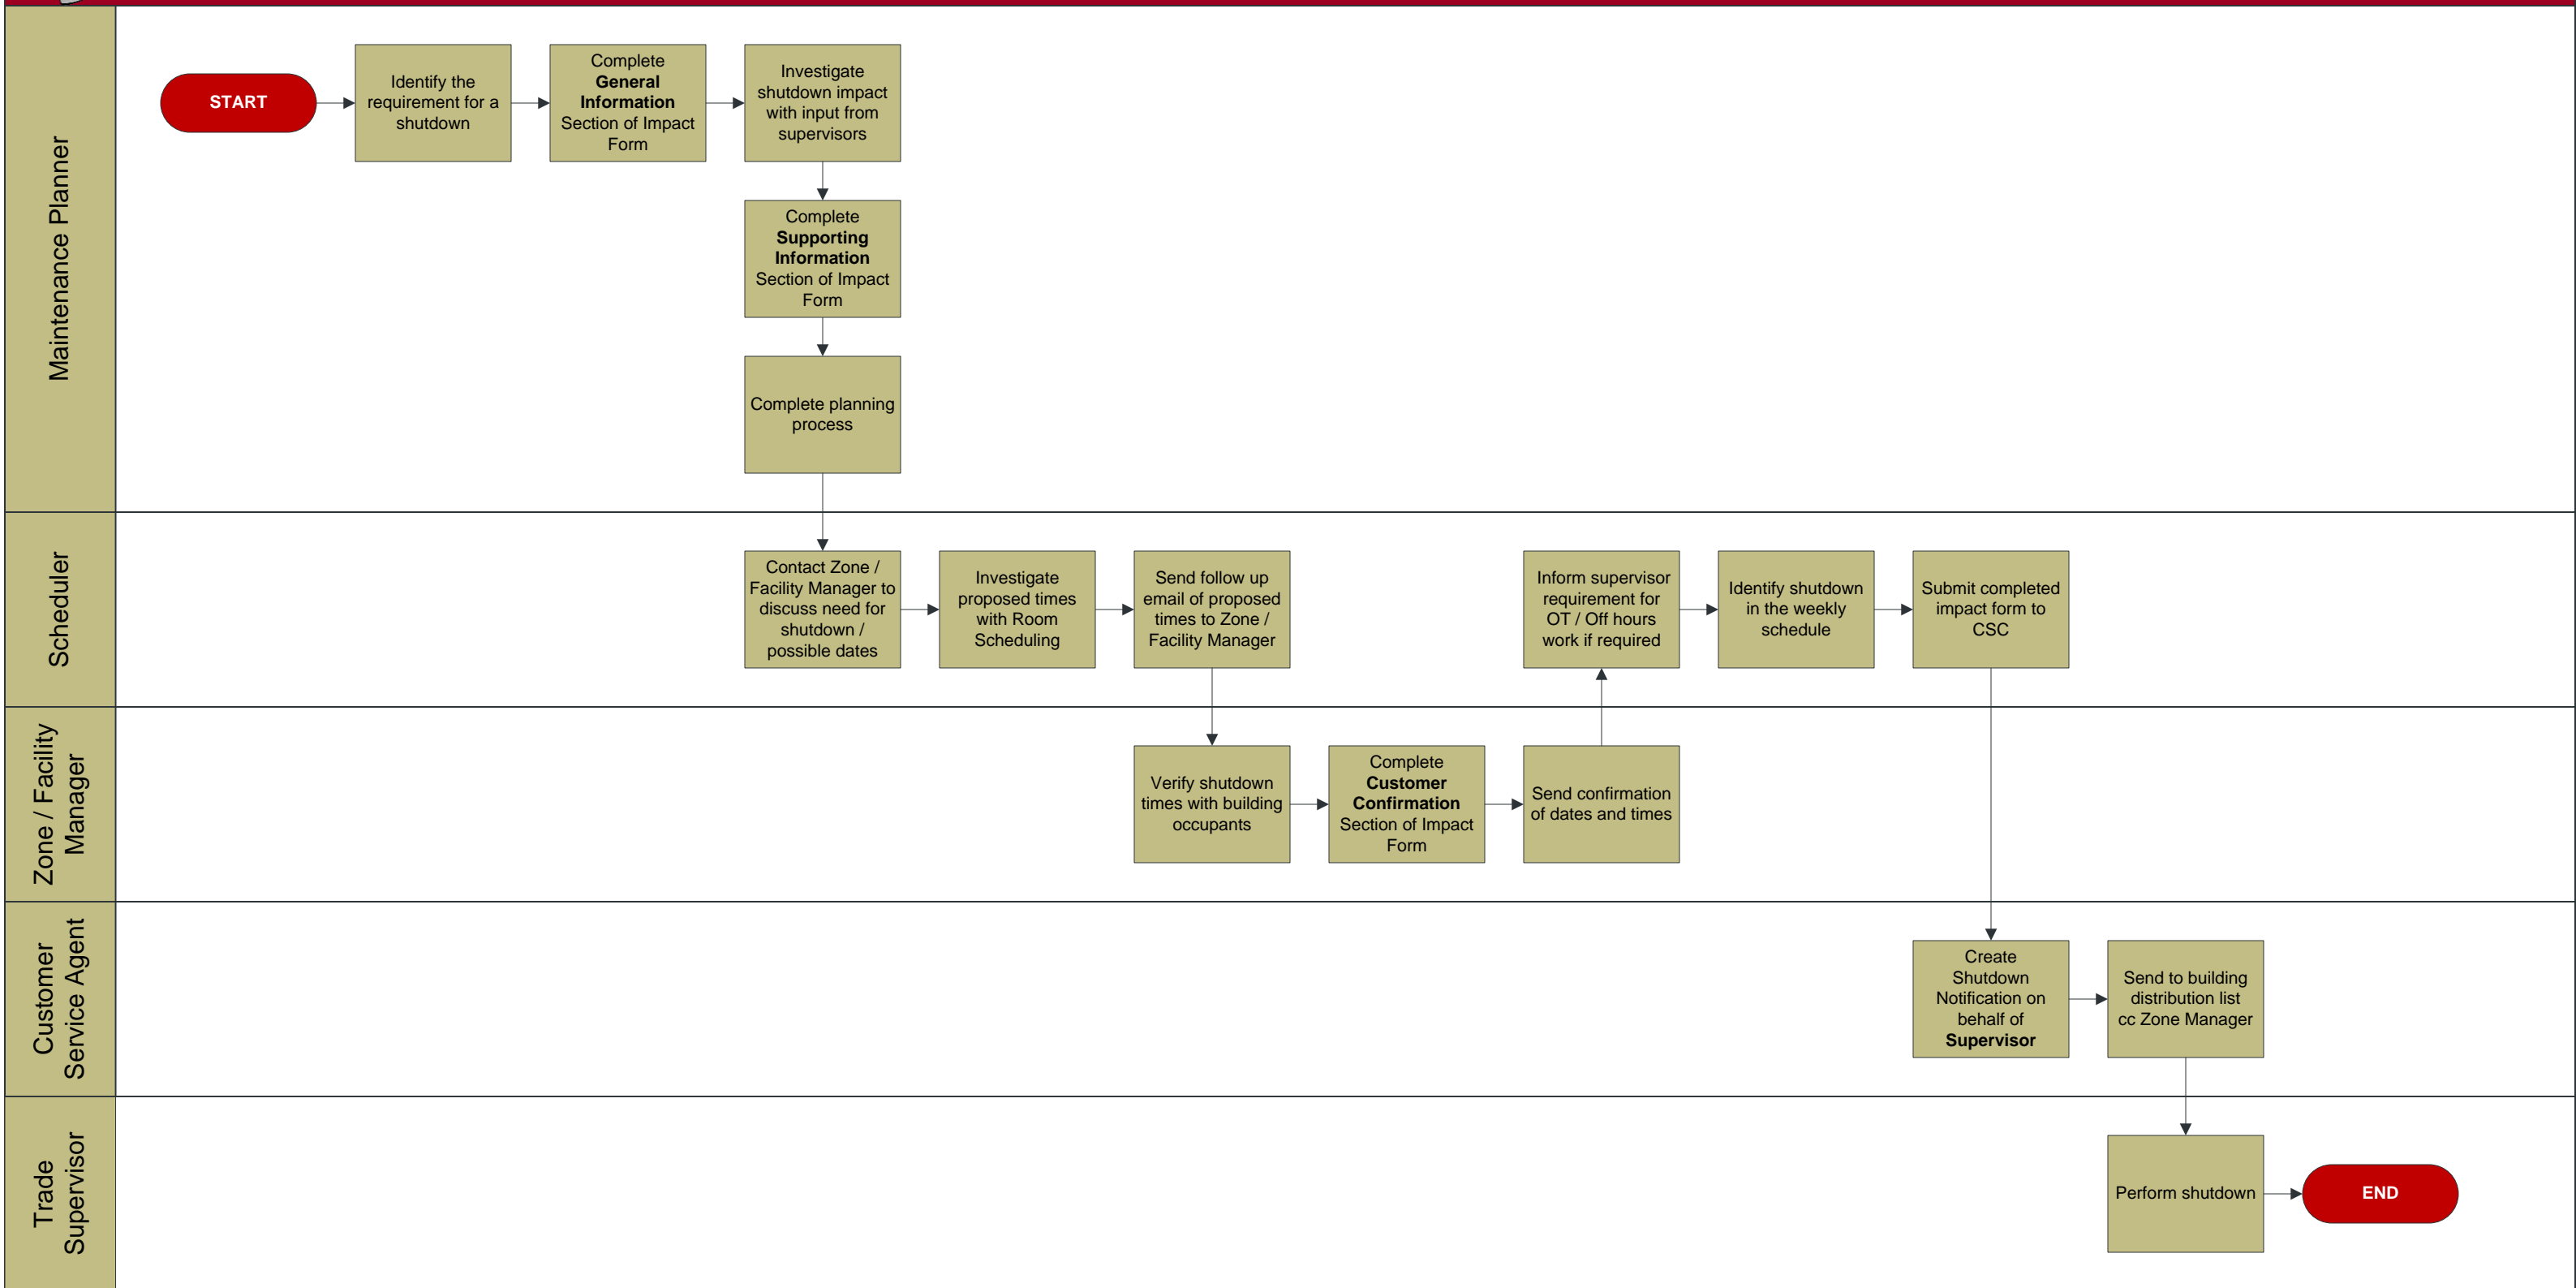

Shutdown Notification Process – Emergency/Urgent

Shutdown Notification Process – Routine/Planning

Shutdown Notification Process – FMD Project Manager with Internal Trades

Shutdown Notification Process – FMD Project Manager with External Contractor