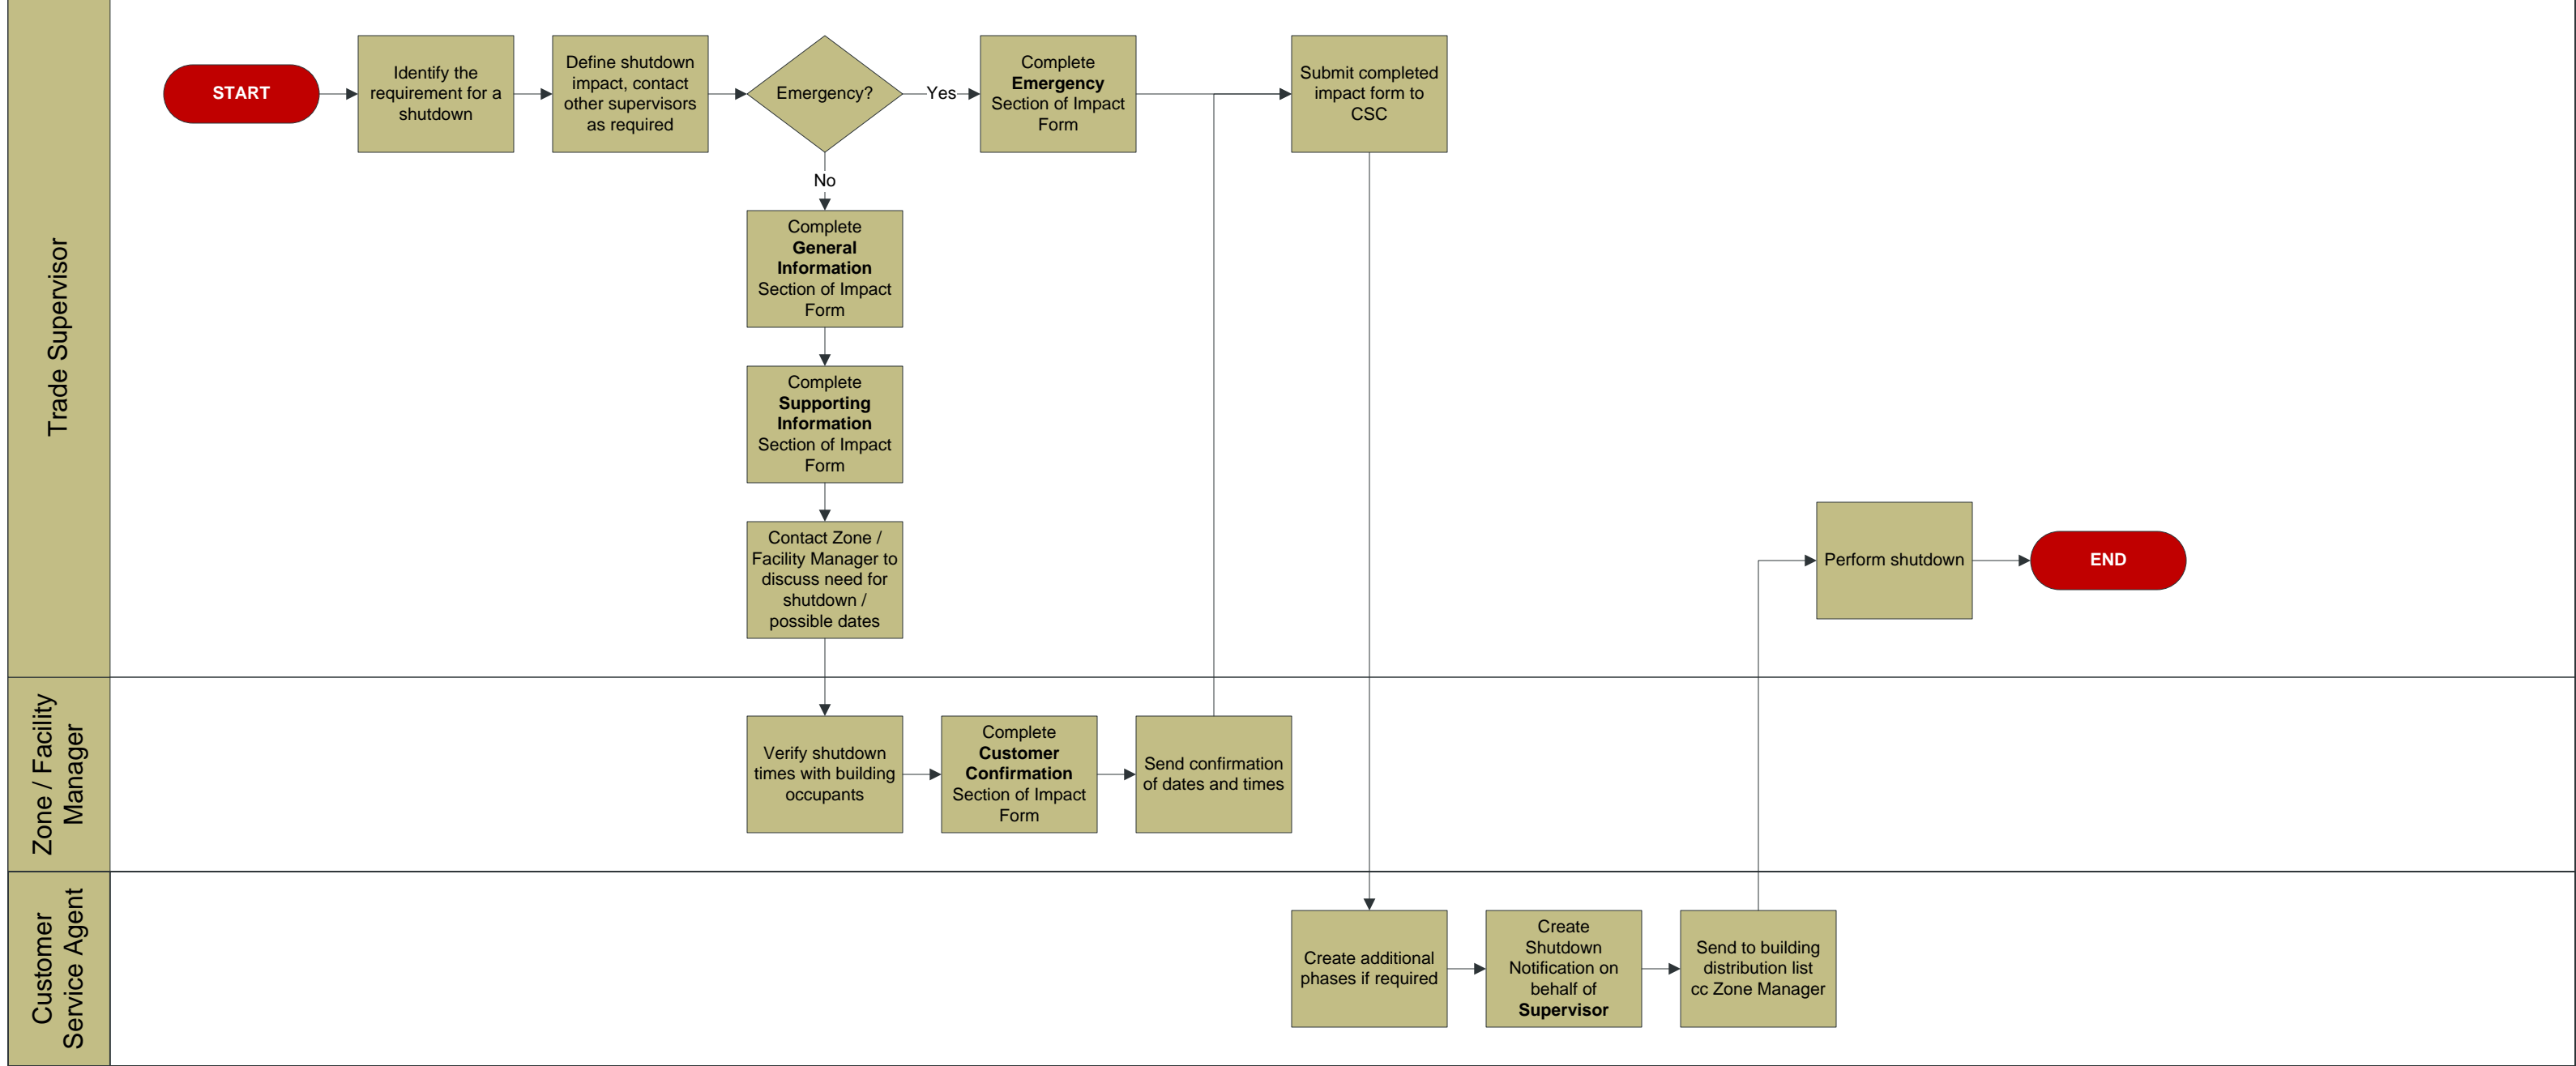

Shutdown Notification Process – Emergency/Urgent

Shutdown Notification Process – Routine/Planning

Shutdown Notification Process – FMD Project Manager with Internal Trades

Shutdown Notification Process – FMD Project Manager with External Contractor