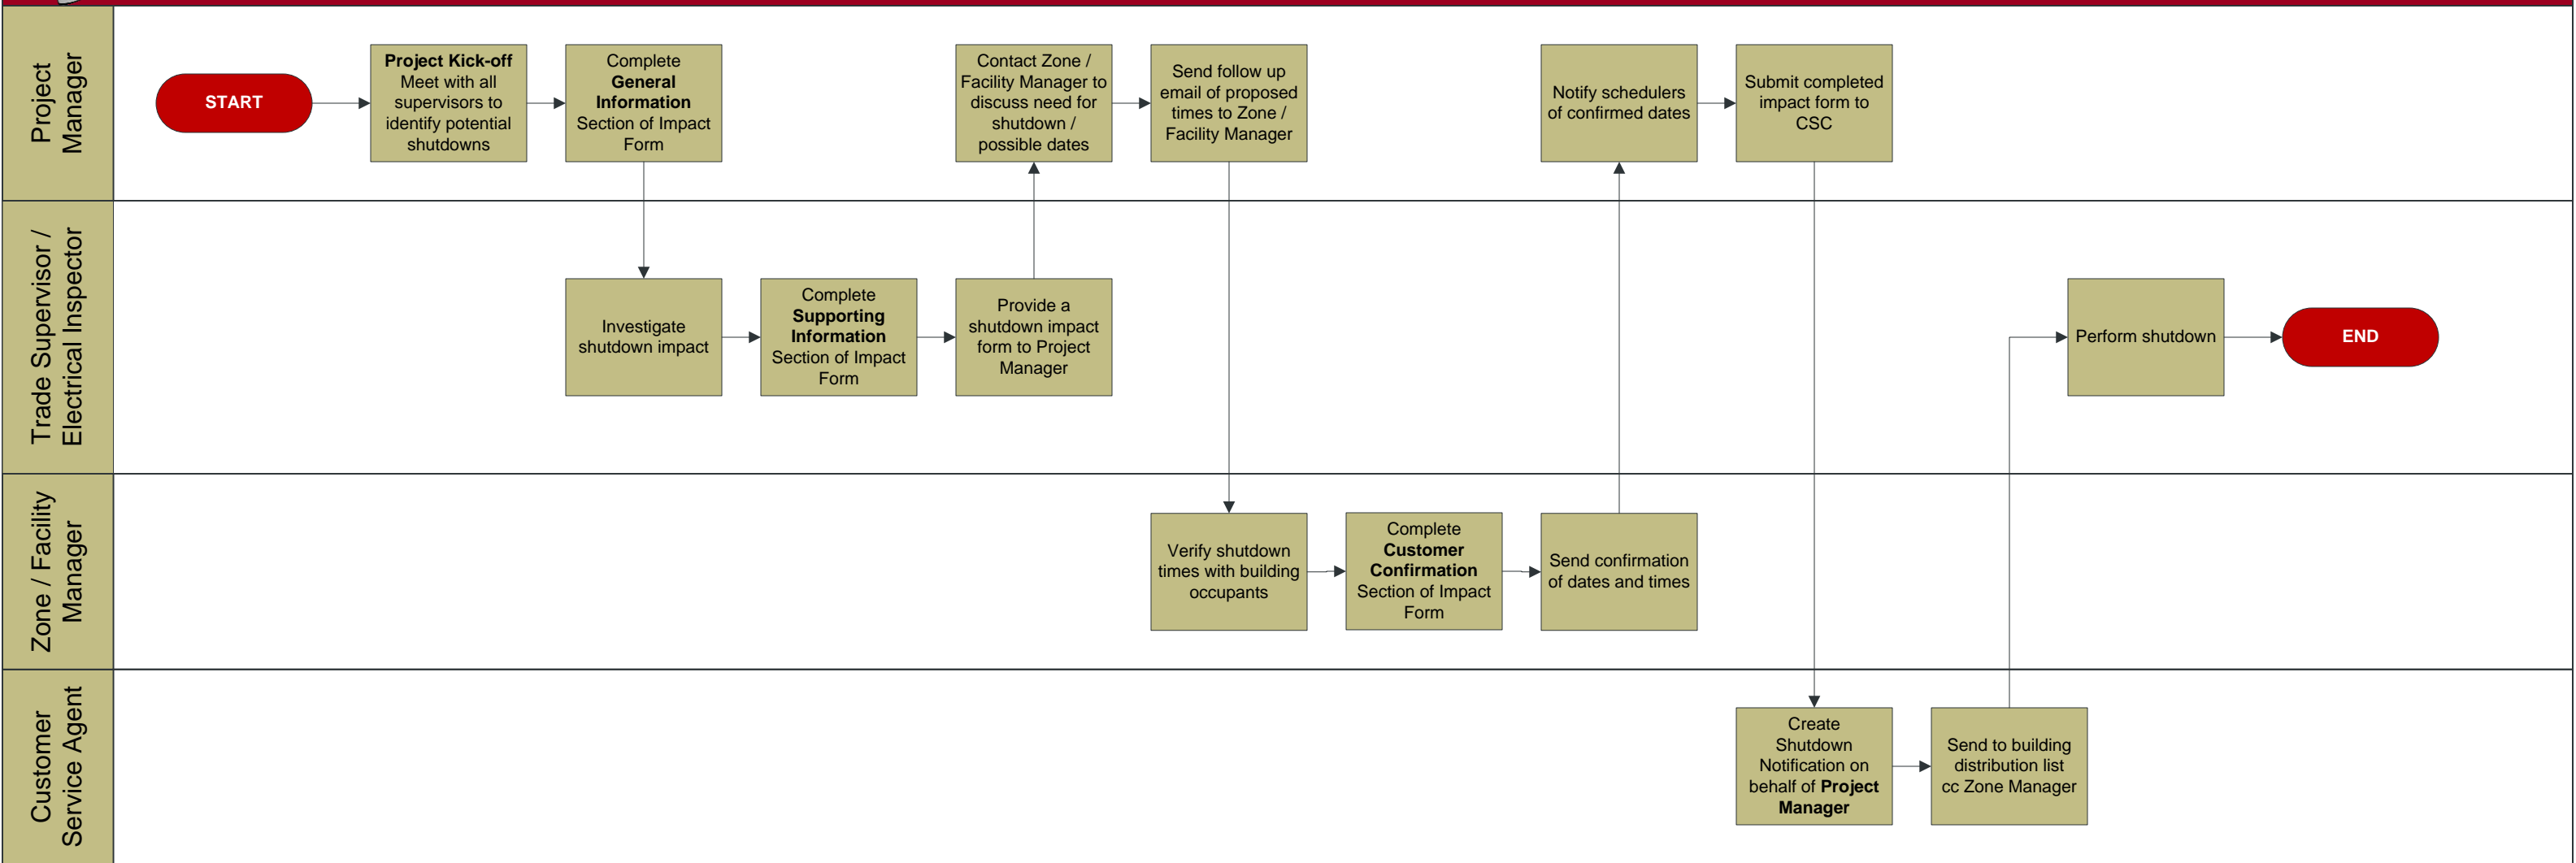

Shutdown Notification Process – Emergency/Urgent

Shutdown Notification Process – Routine/Planning

Shutdown Notification Process – FMD Project Manager with Internal Trades

Shutdown Notification Process – FMD Project Manager with External Contractor