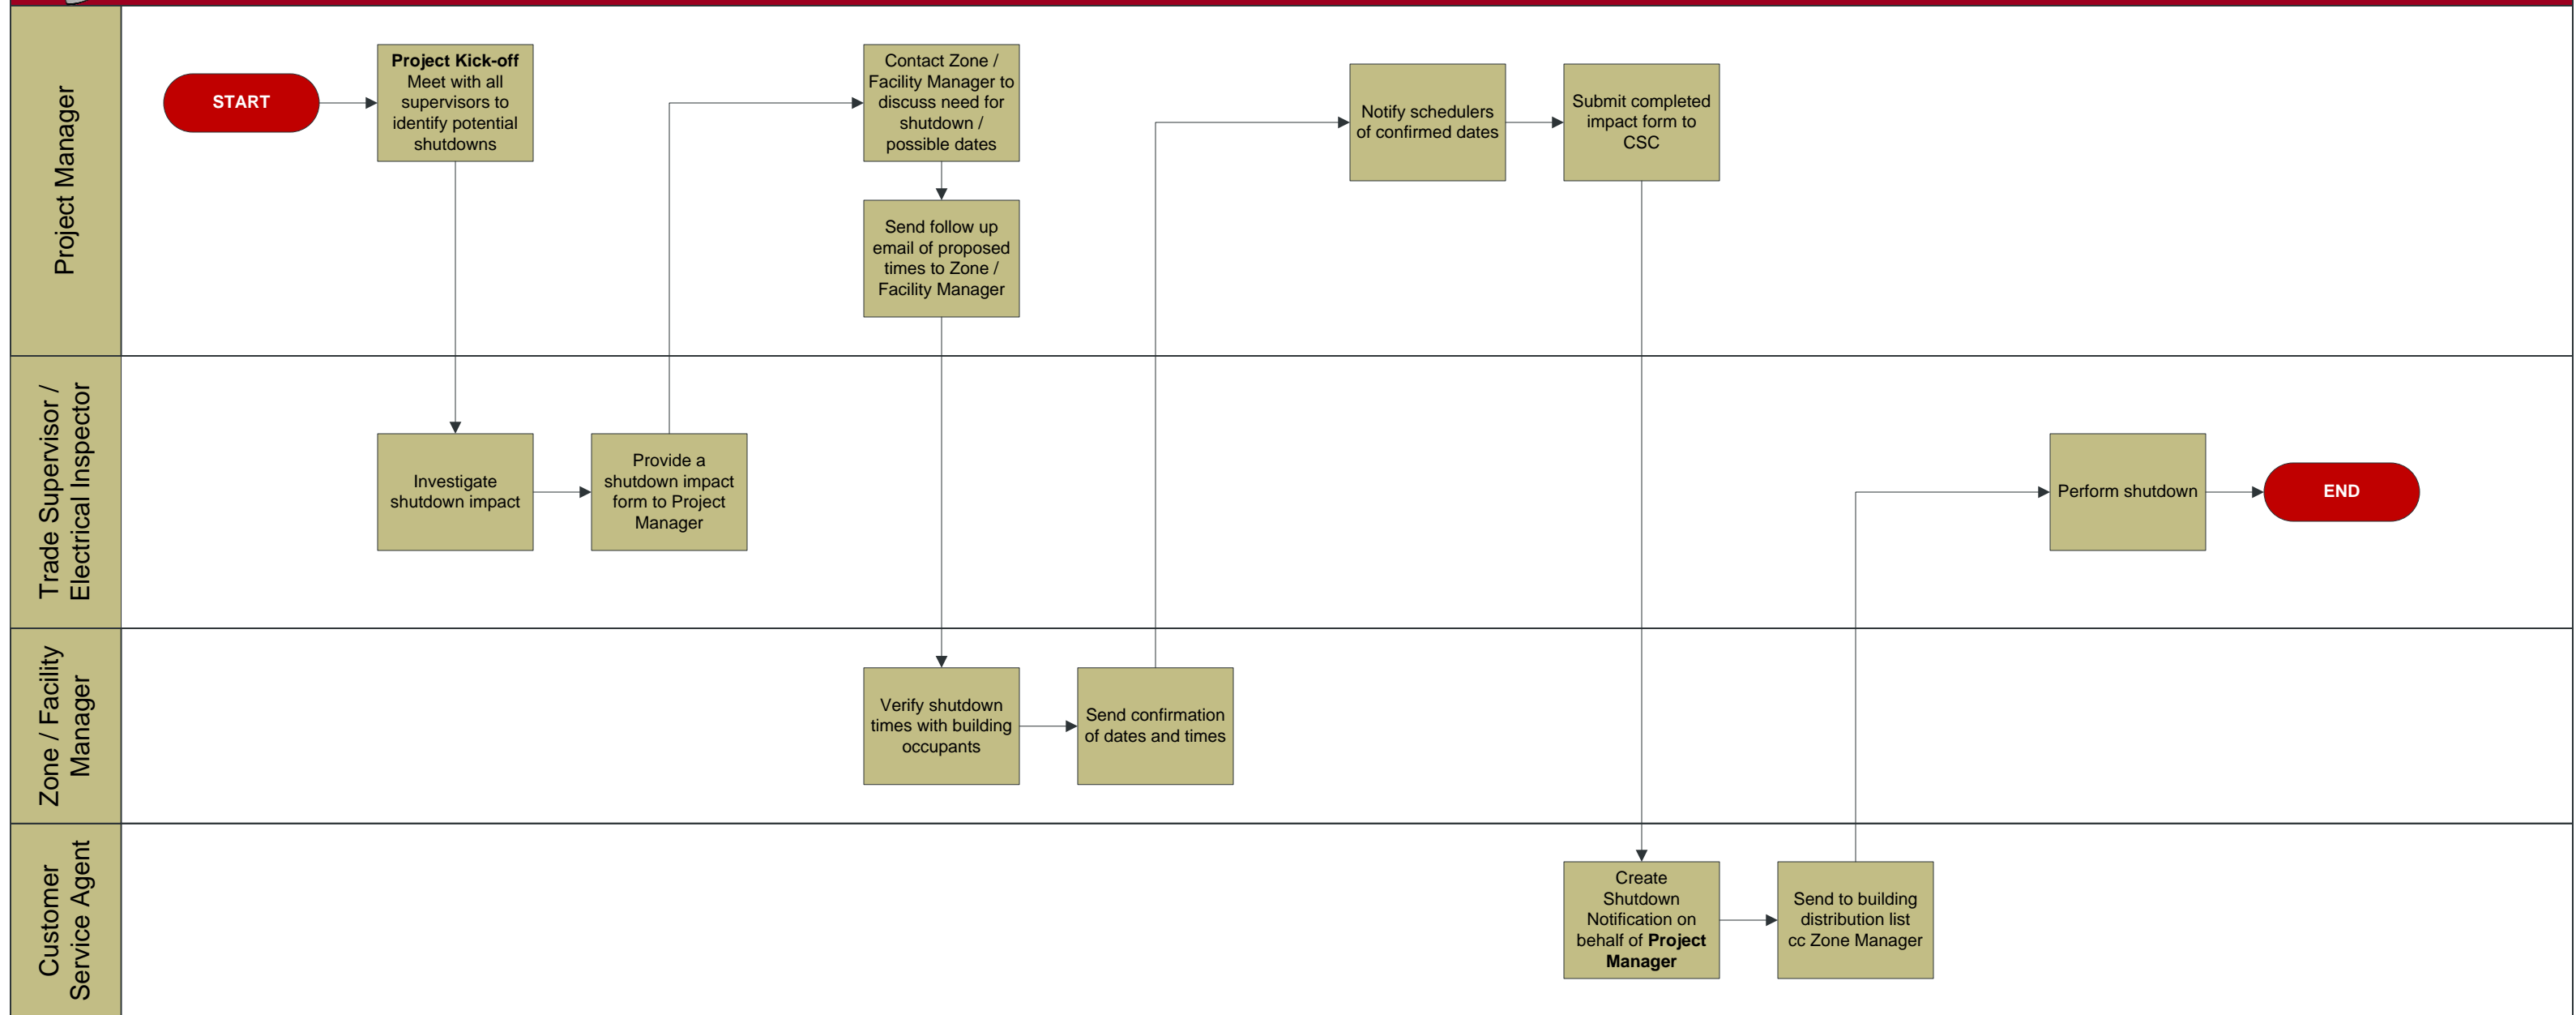

Shutdown Notification Process – Emergency/Urgent

Shutdown Notification Process – Routine/Planning

Shutdown Notification Process – FMD Project Manager with Internal Trades

Shutdown Notification Process – FMD Project Manager with External Contractor