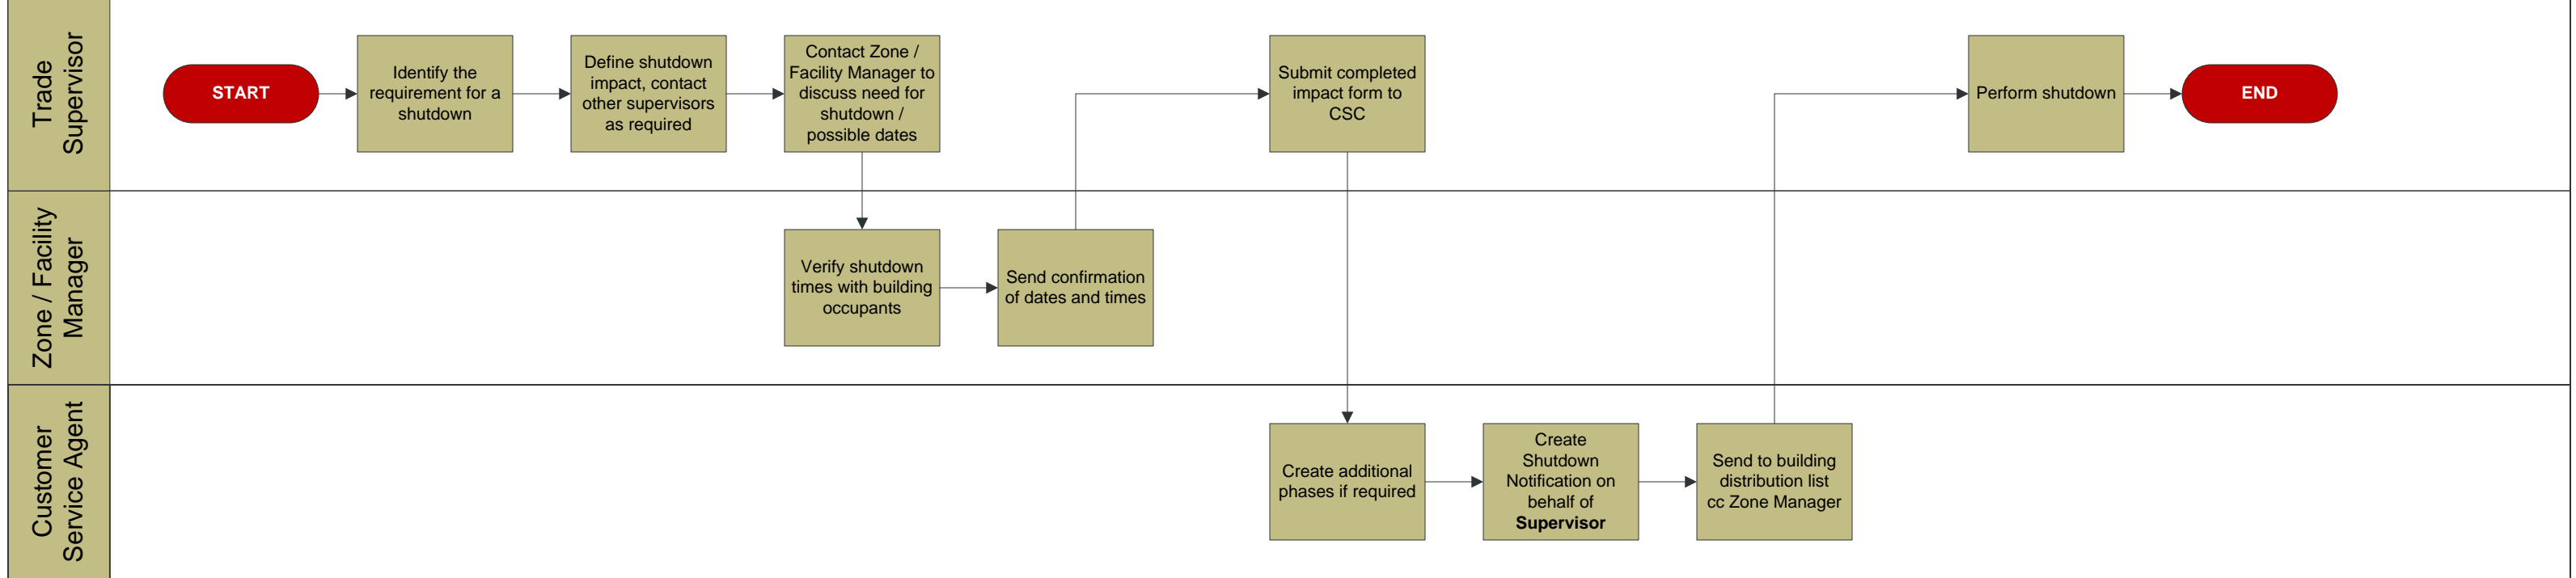

Shutdown Notification Process – Emergency/Urgent

Shutdown Notification Process – Routine/Planning

Shutdown Notification Process – FMD Project Manager with Internal Trades

Shutdown Notification Process – FMD Project Manager with External Contractor