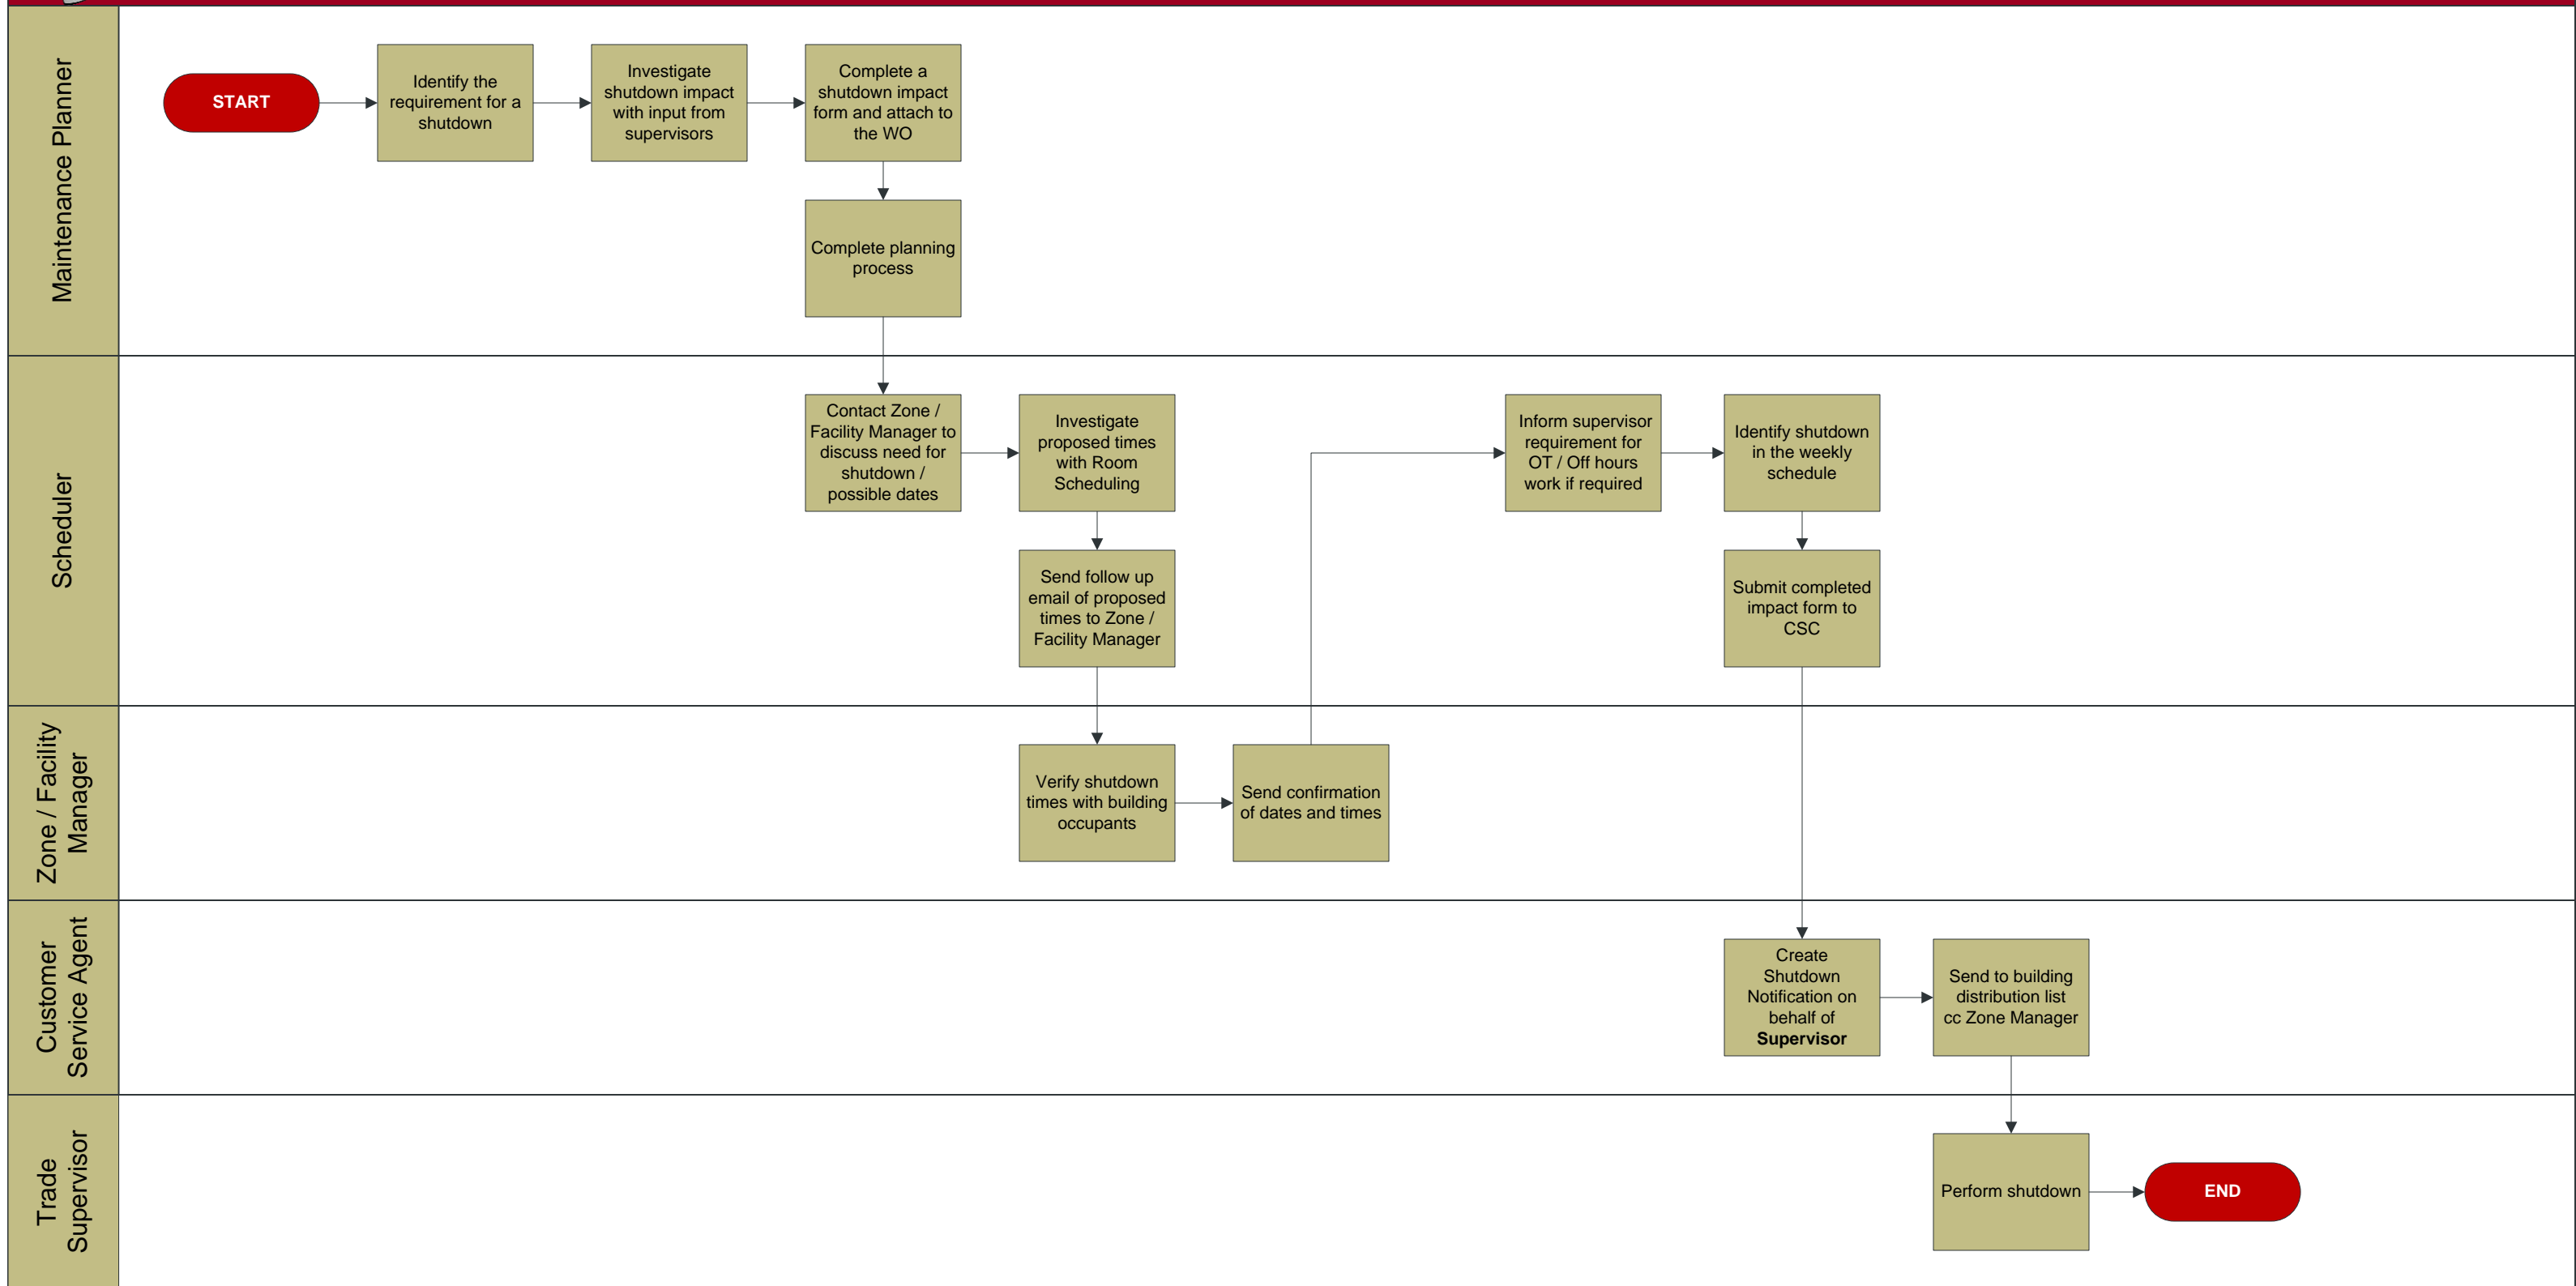

Shutdown Notification Process – Emergency/Urgent

Shutdown Notification Process – Routine/Planning

Shutdown Notification Process – FMD Project Manager with Internal Trades

Shutdown Notification Process – FMD Project Manager with External Contractor